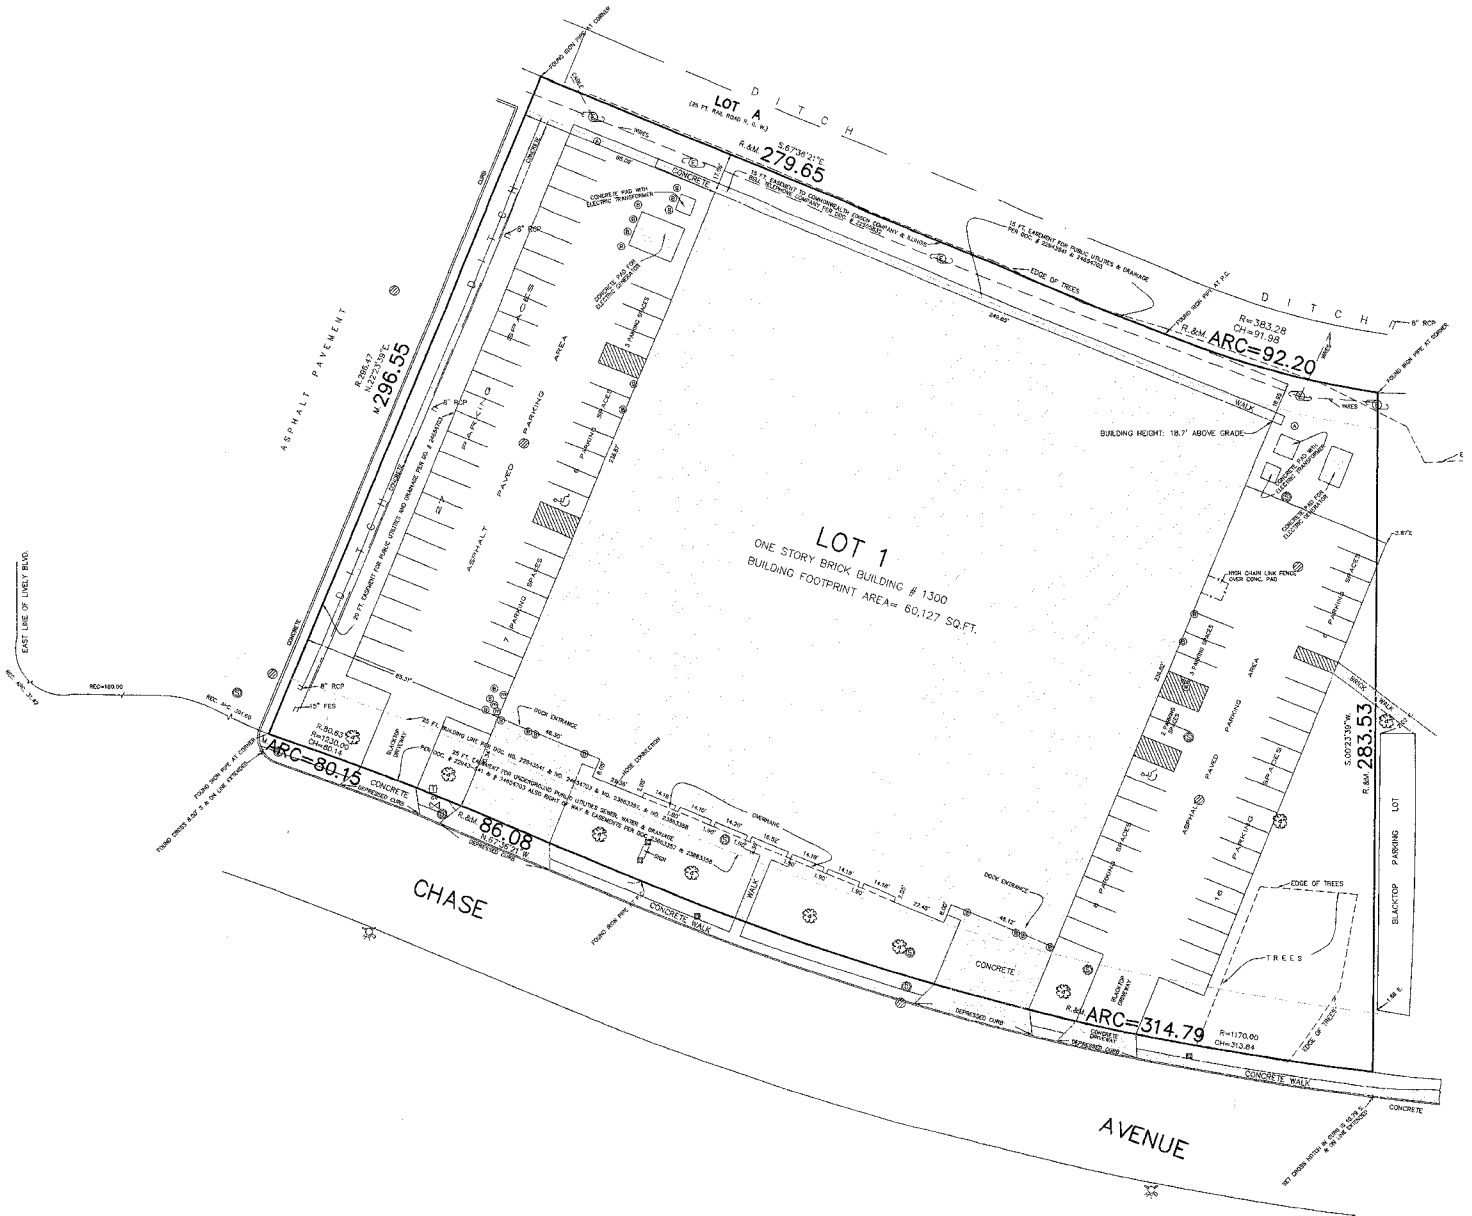

1300 Chase Avenue
Elk Grove Village, Illinois

60,127 Square Feet
Available for Sale or Lease

1300 Chase Avenue
Elk Grove Village, Illinois

60,127 Square Feet
Available for Sale or Lease